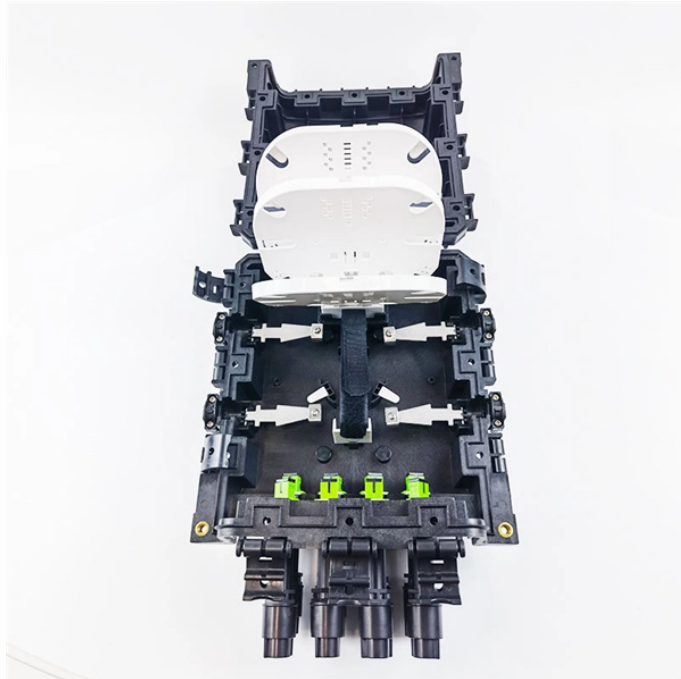

Fiber optic cable splice made inside protective conduit

Fiber optic cable splice made inside protective conduit

The purpose of this technical note is to provide a practical comparison of HDPE innerduct and fabric divider technologies for conduit, and to assist specifiers, contractors and others with useful selection ...