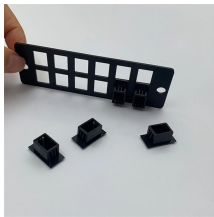

## Fiber optic cable access box 86

## Fiber optic cable access box 86

It's a slim, 86-type desktop or surface-mount box that fits nicely with other electrical panels. The snap-on cover makes installation super easy - no complicated tools needed.

A Fiber Optic Outlet Box, also known as a fiber termination box or fiber optic terminal box, is an essential component in fiber optic networks, designed for terminating and managing fiber optic cables.

Product use: for family work area, complete the twin core fiber access and output, can fully meet the requirements of bending radius of the fiber, and protect the ...

Product use: for family work area, complete the twin core fiber access and output, can fully meet the requirements of bending radius of the fiber, and protect the optical fiber access, to provide security ...