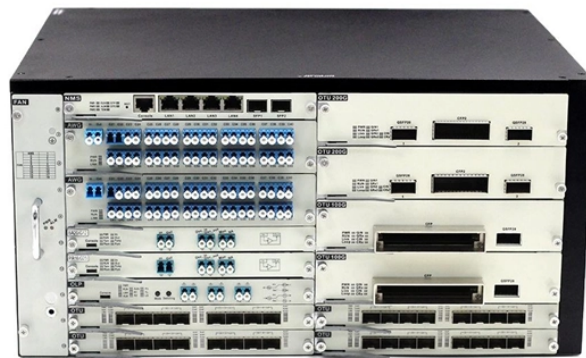

Fiber optic box with or without coupler

Fiber optic box with or without coupler

These indoor and outdoor boxes make it easy to install your fiber optic gear, with adapter panels and options with pigtailed and splitters, simplex and duplex adapters, and splice trays.

The FIMP-XL can also be equipped with a MPO connector (Multi Fiber Push On) on the bottom side. The splice box can be delivered with or without 9/125µm singlemode pigtailed.

Indoor 4-Port Metal Fiber Optic Wall Mount Terminal Box - Black PP-F1512-BK Add to cart
Indoor 16-Port Metal Fiber Optic Wall Mount Terminal Box - Black PP ...