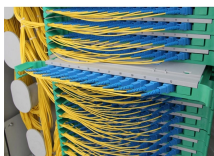

Fiber optic box rivets

Overview

Termination boxes join fiber optic cables and pigtails. Riteoptic fiber optic cable joint box provides optical, sealing and mechanical strength of the continuity between adjacent fiber optic cable connection protection device. According to the structure can be classified into the dome (vertical) and horizontal (half) two kinds of cable splice closure. Check each product page for other buying options. Fibertronics termination boxes are primarily used within the telecommunications industry and network equipment. These cable management products offer a choice of methods to secure, route, label, and bundle electrical cables and fiber optic patch cables. 1 to quickly navigate the page.

Fiber optic box rivets

FS FHD/FHZ series fiber enclosures (wall mount/rack mount) provide versatility and flexibility with a fully modular solution for a variety of fiber optic patching, terminating and splicing.

Termination boxes join fiber optic cables and pigtails. They provide a safe and secure housing that protects fiber optic splices and enable easy distribution.

Available for both 12-fiber and 24-fiber configurations, they fit into fiber optic enclosures and provide a reliable, organized solution for on-site fiber optic terminating.