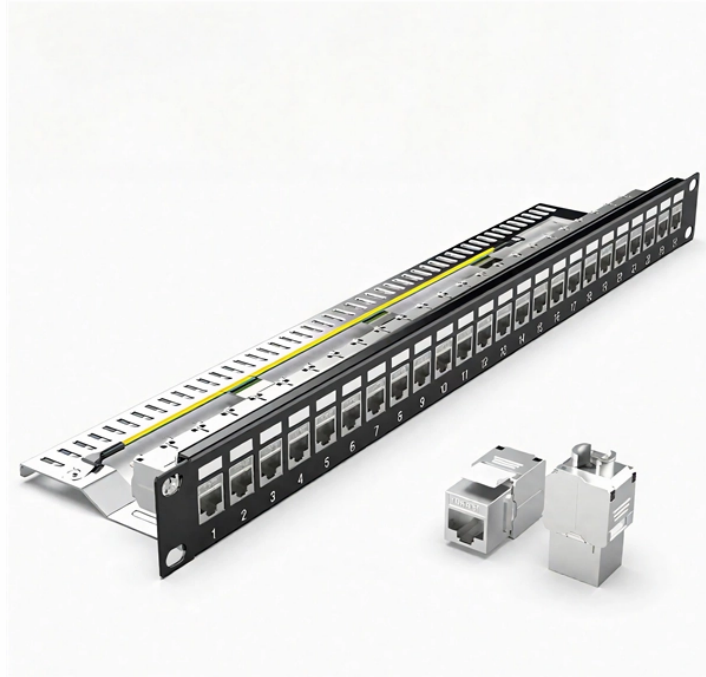

# Fiber Optic Transceiver Cable Management Stand

## Fiber Optic Transceiver Cable Management Stand

10 Pack of 1.7 x 2.7in Server Rack Cable Management D-Ring Hooks - Network Rack-Mount Cord Organizer Ring Set for Power Cords, Fiber Optic or Network Patch Cables (10DRing)

CommScope offers a variety of easy-to-install frames, racks and cabinets specially engineered for network equipment and fiber cable management.

Information explaining options and characteristics for Newton's Fiber Cable Management.

High-performance rack-mount fiber enclosures engineered for efficient splicing, termination, and cable management. Built from aircraft-grade aluminum, these scalable enclosures support multiple adapter ...