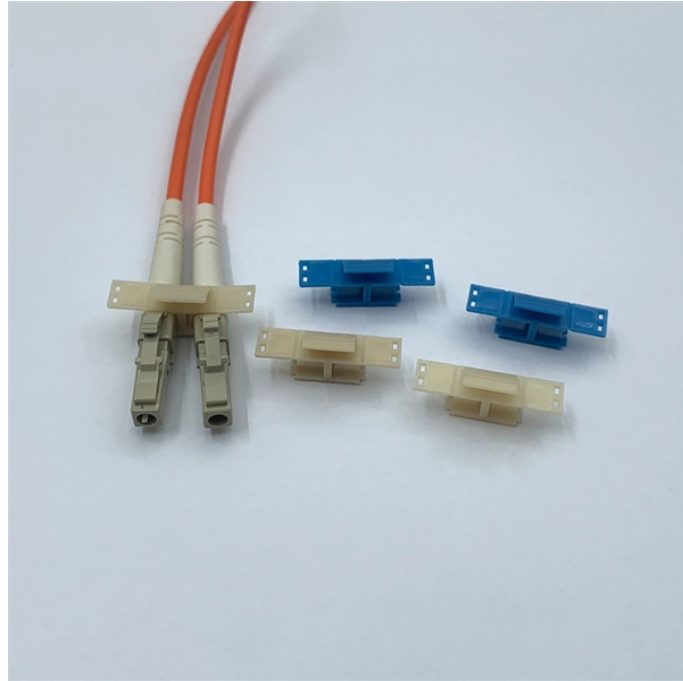

Fiber Optic Terminal Box Finished Product

Fiber Optic Terminal Box Finished Product

Fiber Termination Box Manufacturer for FTTH & FTTx Networks A fiber termination box is used to terminate, splice, and distribute optical fibers in FTTH and FTTx networks. It supports multiple ports ...

With OEM/ODM customization available, FiberMania ensures that every fiber optic termination box is tailored to your application—delivering quality, scalability, and ease of installation.

Fiber Optic Termination Box is used in the end termination of drop cables in residential buildings and villas, to fix and splice with pigtails. UnitekFiber supplies various type of fiber Optic termination box ...

The 48-Core Fiber Terminal Box is a versatile, high-capacity ...

Product Description The ETS Wall-Mount Fiber Optic Distribution Box is a professional-grade solution for managing fiber optic terminations in high-density networks. Designed for secure and precise splicing, ...

Explore our FTTH fiber boxes, including distribution boxes, termination boxes, wall outlets, and fiber access terminals. Ideal for residential, MDU, and commercial networks.

A pre-assembled terminal distribution box is an ideal supporting device for the wiring between optical nodes and terminal equipment in fiber optic transmission networks.