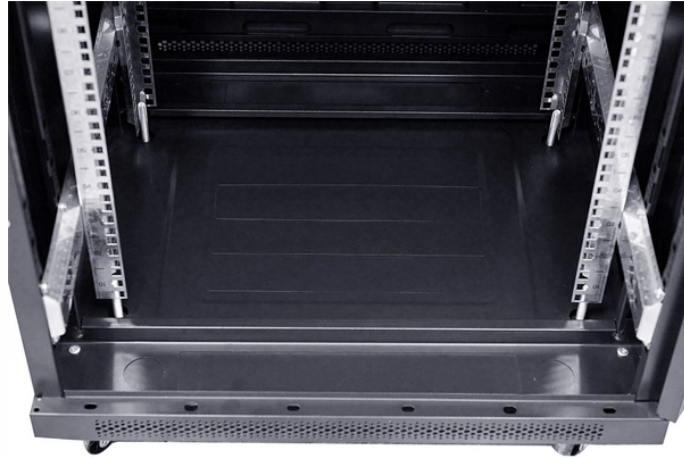

# Fiber Optic Terminal Box Encoding

By understanding the types, installation steps, and maintenance practices, beginners can embark on the journey of building and sustaining reliable ...

This article explains what a fiber optic termination box is, how it is structured, and how it is applied in FTTH access networks and field deployments.

FTTH Terminal Box Fiber Optic Distribution Box  
Fiber to the home (FTTH) infrastructures make network organizers adopt powerful management and ...

Its primary function is to efficiently manage and terminate fiber optic cables, connecting the cable's core to a pigtail. This guide will provide an in-depth overview of fiber termination boxes, ...

What is a Fiber Access Terminal (FAT)? A Fiber Access Terminal (FAT), also known as a Fiber Access Terminal Box (ATB) or Fiber Distribution Terminal (FDT), is a key component found in ...

Fiber Termination Box Manufacturer for FTTH & FTTx Networks A fiber termination box is used to terminate, splice, and distribute optical fibers in FTTH and FTTx networks. It supports multiple ports ...