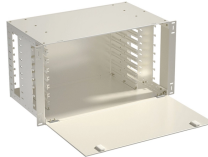

## Fiber Optic Splice Box 96

This 2 in 2 out 96 core horizontal fiber splice closure is a sealed enclosure, which is specially designed to provide reliable and long lasting protection for optical fiber splice and joint.

Baudcom Fiber Optic Splice Closures is one of the main equipment for user access points, applied for protective connection and distribution between two or more cables.

It offers a splice capacity of 96 fibers and supports 1x8, 1x16, and 1x32 PLC splitters for versatile signal distribution. Constructed from rugged PC + ABS with an IP54 rating, this lockable enclosure protects ...

Fiber splice horizontal enclosure includes 4 trays and accommodates up to 96 fiber cables for outdoor use. Rated IP68 for protection from dust and water up to 1.5 m.

Fiber splice horizontal enclosure includes 4 trays and accommodates up to 96 ...

Can orderly store fiber connector and remaining fiber, in which the storage disc ...

The SP-GJS303 can accommodate up to 6 12-fiber splice trays. The closures employ gasket-sealing technology that enables ease of installation and re-entry requiring no special tools.