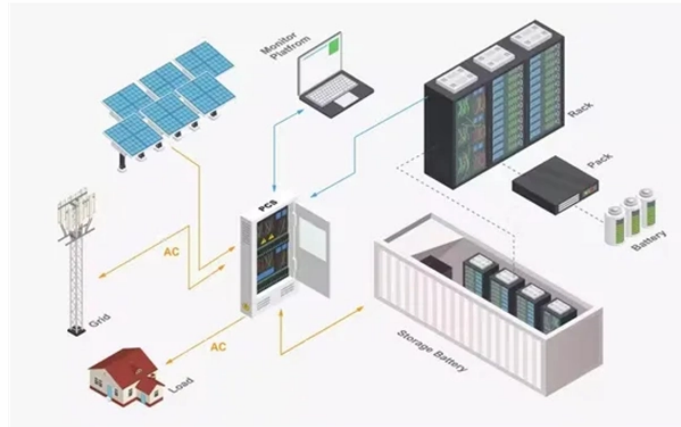

## Fiber Optic Module Single-Fiber Base

## Fiber Optic Module Single-Fiber Base

Discover high-performance single mode SFP modules for your network. Compatible with major brands like Cisco, Ubiquiti, and more.

SFP-7020-31 SFP module has a 1.25Gbps (Gigabit) transmission rate. It is replacing the previous SFP-7010-31 model, which is now no longer available, being able to connect with old and new LX SFPs ...

The creation and standardization of the SFP allows for a single product to be extremely flexible and allow for the reduction of excess units and surplus fiber often required for fixed installations.

Single Mode SFP Fiber Module is a cost effective way to connect a single network device to a wide variety of fiber cable distances and types. The primary goal of the transmitter enables the bandwidth ...

This data sheet describes the benefits, specifications, and ordering information for the Cisco SFP Modules for Gigabit Ethernet Applications.

The 100Base-FX SFP Single-Mode LC Module, model TE100-MGBS20, works with standard SFP (Mini-GBIC) slots on most switches and supports Single-Mode network transmission speeds of up to 155 ...