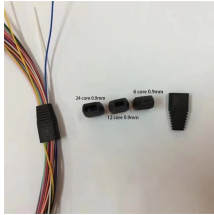

## Fiber Optic LC Header Interface

An LC (Lucent Connector) is a small form factor fiber optic connector featuring a 1.25 mm ceramic ferrule and RJ-style latch. It is widely used for single-mode and multimode connections in ...

If the goal is to add more fiber to your diet, there are lots of great options. Fruits, vegetables, grains, beans, peas and lentils all help you reach that daily fiber goal.

CZT supplies fiber optic connectors, pigtails, and patch cables for data center and enterprise applications. Browse our fiber optic connector range for LC and other connector types.

Eat more fiber with six easy expert tips for daily gut health and digestion. Learn simple ways to add fiber to your diet, including foods and habits to try.

The LC connector is a miniaturized version of the SC connector, featuring a 1.25mm ferrule, which makes it ideal for high-density applications. It uses a latch mechanism similar to an ...

An LC (Lucent Connector) is a small form factor fiber optic ...

Compare LC, SC, FC & ST fiber-optic connectors — size, coupling, and ideal use cases — to help you choose the best fit for your network setup.