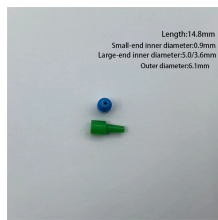

Discover cute fiber optic themed avatars that will make your online profile stand out! Perfect for tech enthusiasts and creative souls. Choose from a variety of designs to match your style.