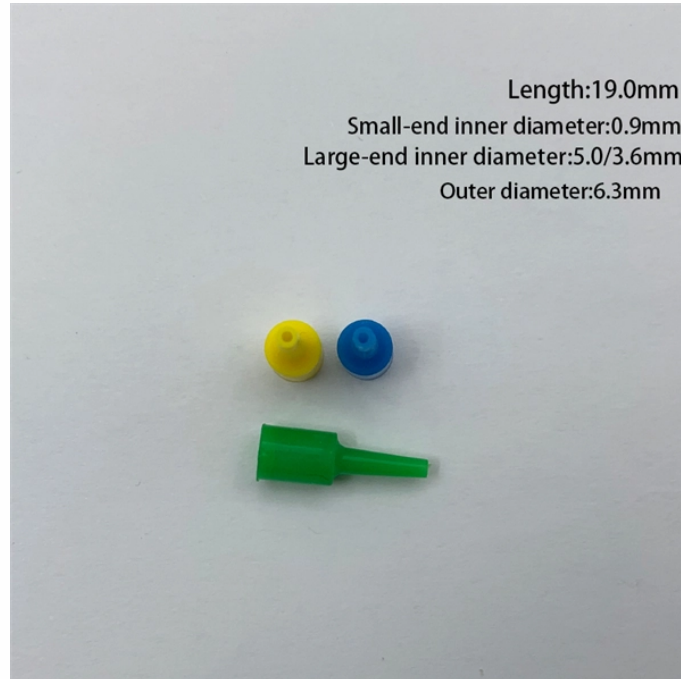

Fiber Optic Cable Junction Box Solution

Fiber Optic Cable Junction Box Solution

With the increasing digitization and requirement for high-speed networking, the Bartec Technor junction boxes for fiber optic signals performs dependably in the harshest of environments.