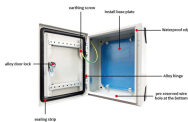

Raycap Fiber-Optic Boxes Indoor/Outdoor ensures network reliability by housing/protecting fiber-optic cable terminations, splices, connectors.

CommScope wall boxes offer efficient fiber connectivity. Easy installation, versatile sizes, and superior cable management.

The FIMP XL from Eks Fiber Optic System is designed for splicing and contains a splice tray, couplings, pigtails, and a cable gland. The front panel and the splice cassette are removable for splicing.

The FTTH Terminal Box serves as a compact fiber termination enclosure for residential and enterprise optical networks. It safeguards splicing points and connectors, ensuring clean and accurate signal ...