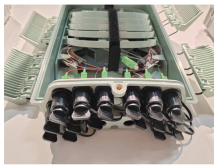

We offer solutions that provide seamless transmission and conversion from Ethernet media to multimode or singlemode fiber. Our Ethernet network switches with fiber ports comes in managed or ...