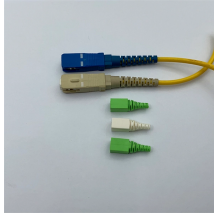

## FC-FC fiber optic coupler small D type

## FC-FC fiber optic coupler small D type

With high-precision components and tool-less design, the adapters allow two devices to communicate from a distance through a direct connection with the fiber optic line.

FC-FC fiber coupler (round). The optical fibers are connected by the adapter through its internal open sleeve. The high-performance adapter we provide can ensure the highest connection ...

Square, D type, and rectangle FC adapters are available. The D-type FC fiber adapter is easy to install on the panel, and the screw connection ensures that the optical signal is stable and reliable.

FC to FC Fiber Coupler, Metal Female Flange Adapter for Server Rack/Patch Panel/Optical Distribution Frame (ODF), D Type Connectors for Single Mode (SM)/Multi Mode (MM) ...

Its compact D-type profile supports easy installation and integration into various fiber optic systems. Engineered for carrier-grade performance, this adapter enhances signal integrity in demanding ...