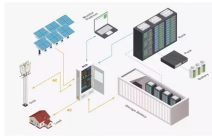

European ladder-type cable tray wholesale

European ladder-type cable tray wholesale

C-Channel Swage Ladder trays are prefabricated metal structures that consist of two side rails connected by individual transverse members or rungs. Ladder tray is the most common and the most ...

The terms cable tray, cable ladder, and cable trunking are often used interchangeably, though they differ slightly in design. According to DIN EN 61537 (and equivalent IEC standards), cable support systems ...