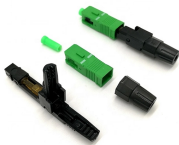

Electrical distribution box mounting rail

Electrical distribution box mounting rail

With a clear cover for easy monitoring, flame-resistant materials, and effortless wall mounting, this breaker box is perfect for solar systems, EV charging stations, and more.

DIN rail is used to mount electrical components such as terminal blocks, relays, circuit breakers, and power supplies. Components designed for DIN rail can snap directly onto the rail for fast installation ...

Shop our selection of DIN rail enclosures, designed for clean, modular mounting of relays, terminals, power supplies, and control gear. These enclosures simplify panel layouts and streamline wiring for ...

This Series of plastic terminal boxes gives you the option of panel mounting or DIN rail mounting. Clamp style contacts with lock washers and tinned brass construction provide secure electrical ...

Explore durable DIN rail enclosures, bins, and mounts designed for easy installation in various applications. Find yours today!