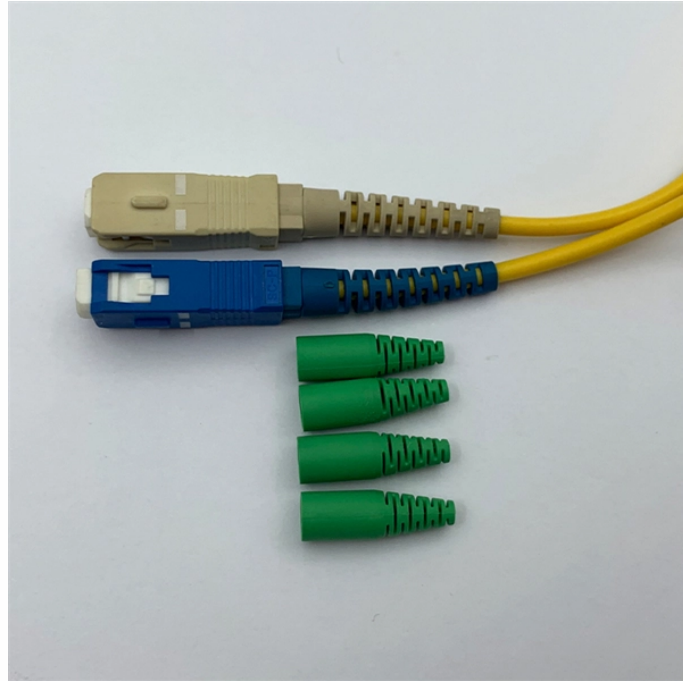

Electrical distribution box for construction site in Mauritius