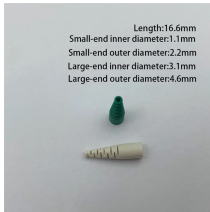

NSN 1005-01-598-4399 control box,electrical,armament pricing and availability, cross reference parts, and webflis data.

It is specifically designed to control, protect, secure, measure, and switch the armament system for which the item is designed.