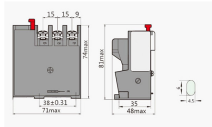

Browse our extensive selection of electrical boxes, enclosures, and accessories to find the perfect solution for your next project. Whether for home, business, or industrial use, City Electric Supply has ...