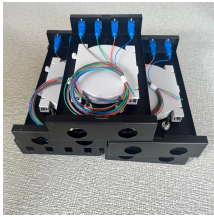

Electrical Integrated Distribution Box

Read our guide to electrical wiring, covering layout, materials, safety, and planning for a safe, efficient home system.

ATEK Distribution supplies professional-grade electrical boxes for residential, commercial, industrial, and government projects nationwide. As a certified SDVOSB with 28+ years of experience, we carry ...