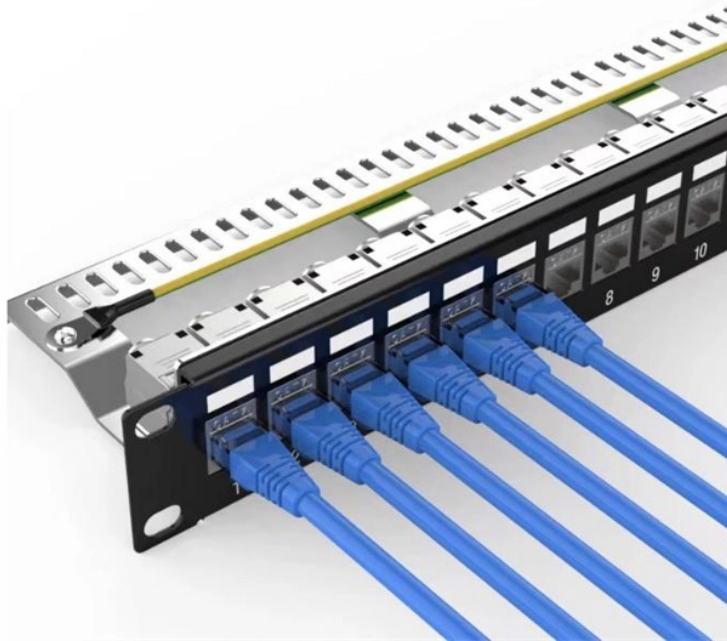

Electrical Distribution Box Rail

Electrical Distribution Box Rail

Selected sizes support compact rail mounting to form a DIN rail waterproof electrical distribution box for breakers, terminals, or relays. Multiple entry options (PG / M glands, blind plugs) simplify routing and ...

This Series of plastic terminal boxes gives you the option of panel mounting or DIN rail mounting. Clamp style contacts with lock washers and tinned brass construction provide secure electrical ...

Select the right electrical enclosure for your environment and the accessories you'll need to get it mounted and connected. Choose from our selection of DIN rail boxes, including over 750 products in ...

Compact yet versatile, it includes a DIN rail and mounting brackets for quick installation indoors or outdoors. Ideal for residential, commercial, and industrial projects requiring reliable power distribution.

Shop our selection of DIN rail enclosures, designed for clean, modular mounting of relays, terminals, power supplies, and control gear. These enclosures simplify panel layouts and streamline wiring for ...