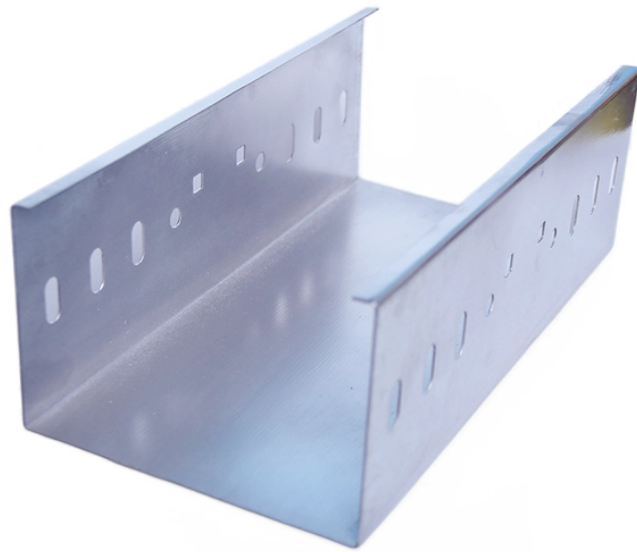

Electrical Distribution Box Assembly Order

Electrical Distribution Box Assembly Order

Custom electronic distribution boxes and wiring assemblies. Scalable OEM manufacturing with AVRGT.

V12 series single phase assembly box has been designed for safe, reliable ...

Find out how to properly wire an electrical panel box with a comprehensive diagram and step-by-step instructions.

Learn how to install a distribution box safely and correctly. Covers wiring, placement, standards, and expert tips for a compliant setup.

Phase 3's Powersafe Sequential Mating Box controls the connection sequence of incoming / outgoing high current cable connections. The sequence ensures that the Earth connection is made first and ...

Each has its own unique standards and application guidelines, and one facet of good power system design is the knowledge of when to apply each type of equipment and the limitations of each type of ...

V12 series single phase assembly box has been designed for safe, reliable distribution and control of electrical power as service entrance equipment in residential, commercial and light industrial premises.