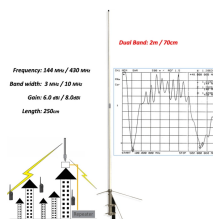

Watch technicians use an electric drill to fasten distribution-box components, install brackets, route wiring channels, and prepare units for final inspection and packing. We focus on ...