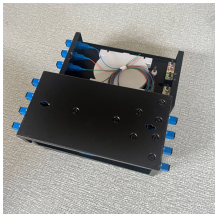

Elbow-type flexible cable tray

Elbow-type flexible cable tray

Flextray wire mesh basket is ideal for commercial and data center cable management, providing a flexible means of adapting your tray to fit your job-site application.

These fittings help in maintaining support of the cable tray system. Shop Graybar's collection of cable tray and fittings to find exactly what works for your job.

From heavy power cable pathways on oil drilling platforms to data center cabling, explore the cable tray that's strong yet easy to install. Fast installation with dependable support.

The nVent CADDY Wire Basket Tray PreForm Elbow 90° is a precision-engineered solution designed to streamline cable tray installations when a directional change is needed.

The 45° Vertical Elbow is the perfect solution for installations that require the use of large diameter cables in long span situations. This elbow effectively narrows the tray width while seamlessly ...

The ARDIC Flexible Elbow Cable Tray is designed to provide smooth and efficient directional changes for cable management systems. Manufactured from high-quality perforated metal, it ensures ...

The Flextray™ system is a flexible, field-adaptable way to manage cables throughout your project. The tray can be cut and bent to the needs of the installer on the jobsite, allowing cable runs to be ...