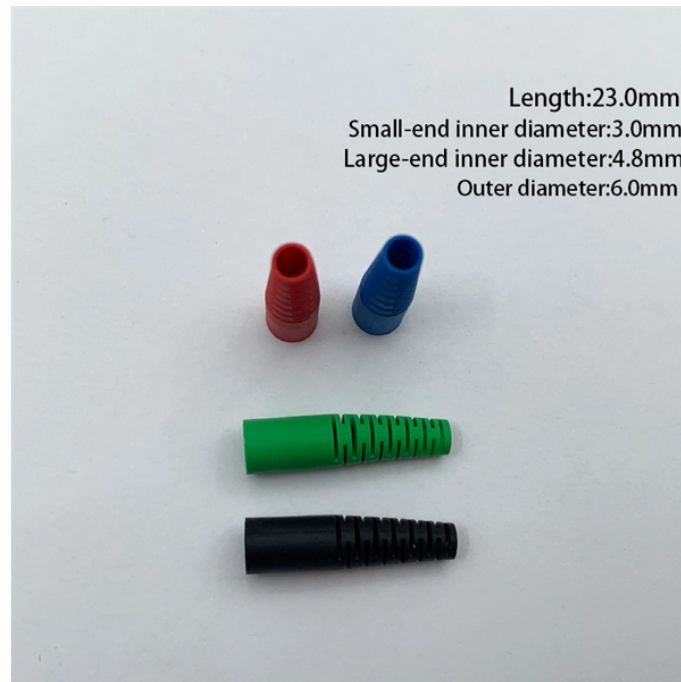

Eight-port gigabit switch 1 optical and 1 electrical port

Eight-port gigabit switch 1 optical and 1 electrical port

Build a smarter wired network with our 8 port switches. Explore PoE and multi-gig options across managed and unmanaged models. Find the right one for your setup now.