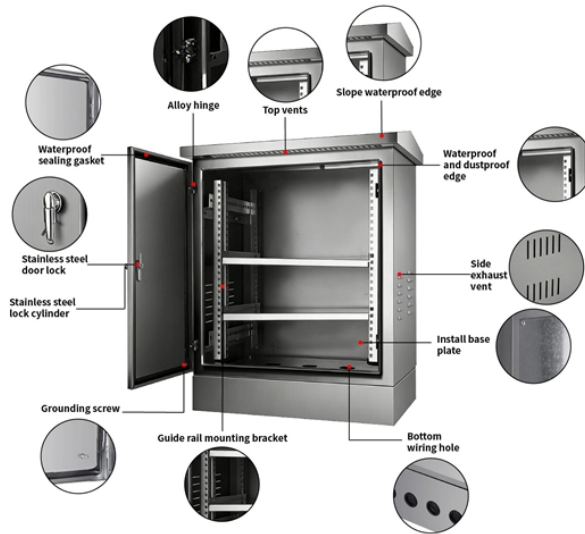

Eastern Europe FTTH Multimode Fiber Fast Connector

Eastern Europe FTTH Multimode Fiber Fast Connector

	<p>The fast connector is designed for high quality and high efficiency for installation. The structure of crimping position is a unique design, and need not gluing, polishing neither any consumables.</p>
---	---

	<p>These connectors provide a reliable and cost-effective method to terminate fiber optic cables in the field. Key Features: * Ease of Installation: Designed for rapid field installation with minimal tools. The ...</p>
---	--