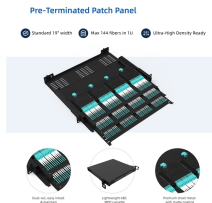

Since our inception in 1992, we have proudly established ourselves as one of Singapore's leading specialists in cable support systems. Our expertise lies in crafting quality metal cable trays, ...