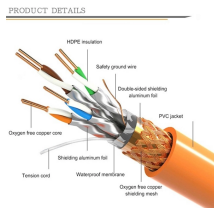

The rounded design protects cables and hoses, while our patented locking cable trays combine easy access for cleaning with secure fastening. Our cable management systems are easy to install and ...

With cable duct (Tray or Lock) you ensure maximum protection and the cables are routed out of sight. Available in both closed and perforated versions. With a perforated version, you can flexibly and ...