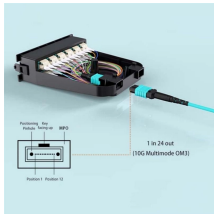

Choose from a wide array of cable tray products designed by MonoSystems, the leader in cable management equipment.