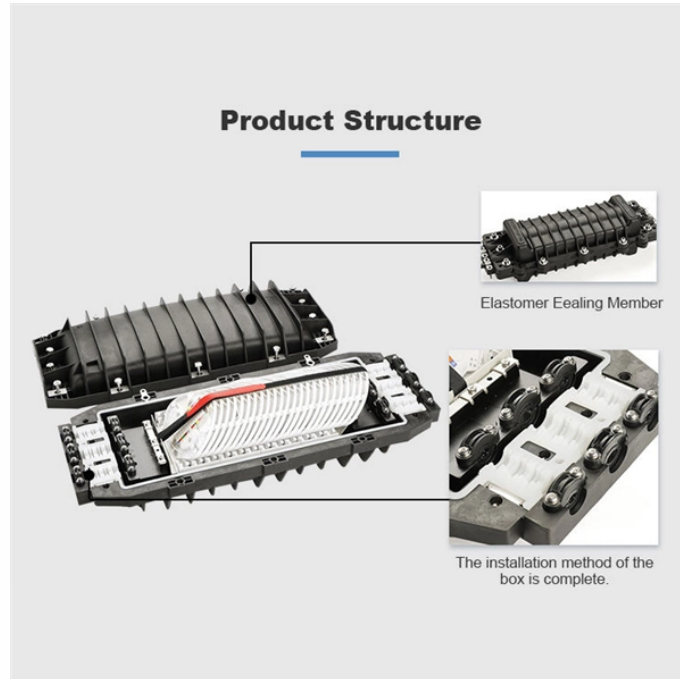

## Dual Photoelectric Sensor Distribution Box

## Dual Photoelectric Sensor Distribution Box

Use distributor boxes for quick and clear cabling in the field. Distributor boxes bundle several cables into one master cable that is connected to the controller. Thanks to the status indicator, you have an ...

The PT series sensor distribution boxes are available in 5-pin and 4-pin M12 ...

Get dual protection with the COSMO-2W detector featuring RealTest™ tech. Detect smoke and CO simultaneously for reliable life safety in residential installs.

Explore our wide range of cutting-edge solutions designed to streamline your sensor deployment and distribution processes. Our I/O distribution boxes are engineered with precision and reliability in mind.