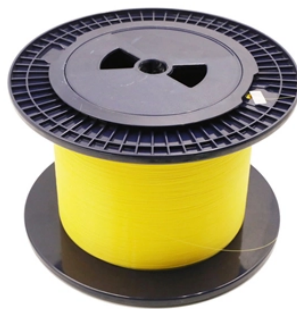

Double-layer 26-circuit distribution box

Double-layer 26-circuit distribution box

A distribution board (also known as panel board, breaker panel, or electric panel) is a component of an electricity supply system that divides an electrical power feed into subsidiary circuits, while providing ...

These boxes have a main circuit breaker switch and main service knockouts in the corners. They are single-phase, 3-wire, and can be mounted for top or bottom feed conduit connections.

They host circuit breakers designed to safely distribute the correct amount of electricity to every room and outlet in your home. The Home Depot has all your breaker box needs covered, with a wide ...

Choose from our selection of power distribution panels, including square D circuit breaker boxes, electrical wiring and connecting, and more. Same and Next Day Delivery.

Browse power distribution boxes with circuit breaker protection and multiple outlet configurations. Shop durable solutions for construction and emergency use.

These enclosure panel boxes and covers are used to house Square D panel interiors. They allow users to customize a complete circuit breaker panel and protect interiors and breakers from damage.

Futina FTTL series DB box 20/26/36 way is divided into two kinds, flush mounted type and surface mounted type. The DIN-rail can be adjustable, and the two terminals (ground connection and zero ...