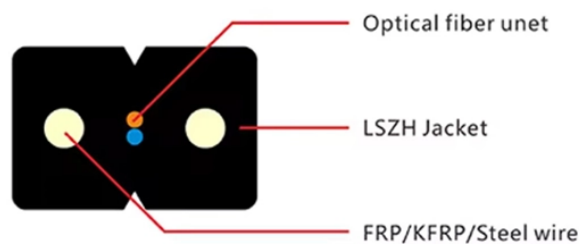

# Dongya is very close to the distribution box

## Overview

The United States Environmental Protection Agency (EPA) recommends that the distance between the septic tank and the distribution box should generally be between 10 to 30 feet, depending on soil type and local regulations. DONGYA is industrial technology Professional design and manufacture dc contactors manufacturers. Our products are widely used in Telecommunication, EV, Mechanical. This item has been removed from the community because it violates Steam Community & Content Guidelines. This item is incompatible with DEATH STRANDING DIRECTOR'S CUT. The Distribution Division is a sect of the Yiga that is responsible for providing supplies to Relay Bases in the Depths. They are based out of what was formerly Master Kohga's Room in the Yiga Clan Hideout. 00:00 1 Power Distribution Center - Safe Box.