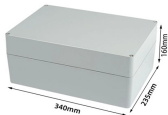

Price List Cable Tray 2024 - Free download as PDF File (.pdf), Text File (.txt) or view presentation slides online.