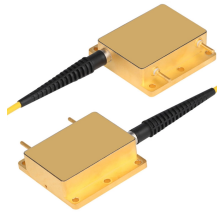

Key Takeaways We are introducing Roblox Plus, a new subscription designed for our most highly engaged users. As a creator, you can earn from Plus subscribers's purchases, driving ...