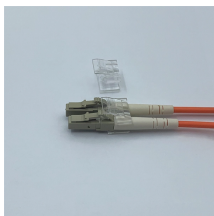

Nj Sullivan 1500 - 2000 Amp 3 phase metering CT Cabinet are fabricated of 12 gauge galvanized sheet metal, with all seams welded. CT Cabinet conforms with ASTM A-653 as well as powder coat ...