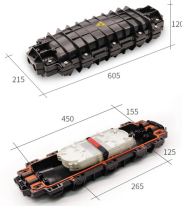

Does the core switch connect to the server

Does the core switch connect to the server

Typically, core switches are Layer 3 switches equipped with robust network management capabilities. They are characterized by numerous ports and high bandwidth, offering greater reliability,...

The core-type layer is made up of multiple core switches that operate at high speeds. Network aggregation switches, on the other hand, connect many networks over a single link.

Sitting at the top of the hierarchical model, core switches interconnect distribution layer switches and provide high-speed data transfer across network segments.