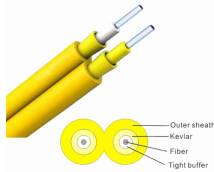

Do switches come with fiber optic connectors

Do switches come with fiber optic connectors

If you plan to upgrade to fiber optic network or blend fiber optics into your existing legacy network, you will require a fiber optic network switch which is compatible with the other devices on the network. ...

SFP modules provide the fiber optic connection for network switchers with fiber optic (SFP) ports. The modules are swappable and are specific to either duplex multimode fiber or duplex single mode fiber.

But if your Ethernet switches do not have an SFP interface, then you'll also need a fiber media converter for the integration of fiber optic and copper cabling within a network.

The multi-fiber push on (MPO) connector is a 12-fiber optical connector with a footprint similar to the SC simplex connector. The MPO connector conforms to the TIA/EIA-604-5 ...