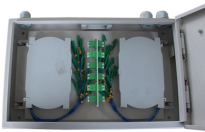

Definition of distribution noun in Oxford Advanced American Dictionary. Meaning, pronunciation, picture, example sentences, grammar, usage notes, synonyms and more.