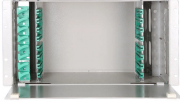

Distribution box switch plate

Distribution box switch plate

Choose from our selection of steel outlet boxes, steel switch boxes, covers for steel outlet boxes, and more. Same and Next Day Delivery.

Steel mounting plate for steel terminal boxes. This Power Distribution Mounting Plate item measures 14.76 H x 30.31 W x 0.08 inches thick and is constructed with mild steel.

Choose from our selection of electrical switch plates, including wall plates, covers for steel outlet boxes, and more. Same and Next Day Delivery.

Made for use with industry-standard back boxes, the wall plates are easy to install and wire. The wall plates are one more part of an innovative family of distribution products, all with uniform look and ...