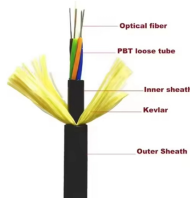

The offer includes system columns (for power distribution, home automation and multimedia), switchboards, distribution boards, boxes for wiring devices and junction boxes with integrated DIN rail.