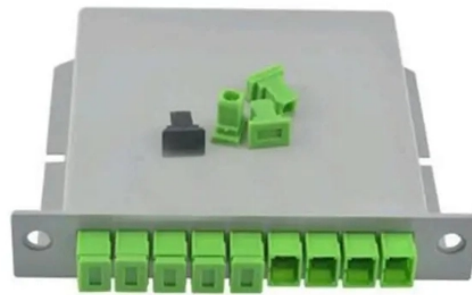

Distribution box surface-mounted base

Distribution box surface-mounted base

	<p>Extra discount: 5,00 % EDFK-18/1 Distribution box, surface mount, smoke door, N/PE rail 1x18 modul, IP40, (HxWxD=220x364x96mm) Net 24.53947 EUR 23.31250 EUR Gross 31.16513 EUR 29.60687 ...</p>
---	---

	<p>Discover Solera's Arelos surface-mounted distribution boxes, available from 2 to 56 modules, with smoked door options and durable IP40 and IK08 design.</p>
---	--

 <p>Length:27mm Small-end inner diameter:3.3mm Large-end inner diameter:5.5mm</p>	<p>Modular Distribution Box Surface Mounted Complete Product 1M 16 Gang Opaque White Modular Distribution Box Surface Mounted Complete Product 2M 32 Gang Transparent Dark Gray</p>
--	---

Engineered for versatility, it supports both flush and surface mounting options to suit various installation environments. The unit features a fire-retardant PC panel and a robust steel base, ensuring long ...

The offer includes system columns (for power distribution, home automation and multimedia), switchboards, distribution boards, boxes for wiring devices and junction boxes with integrated DIN rail.

32 amp Distribution Board includes cover, frame, base box, guide rail, neutral copper bar and earth copper bar. It has surface mounting type and flush mounting type.