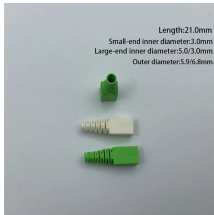

The Fuzeblocks FZ-1 is a feature-packed distribution block that combines an integrated relay and the ability to switch from constant power to switched power on any of its 6 circuits simply by ...

smart distribution board (MCB box)... distribution board customize design: Functions: 1. remote / locally control 20 channel AC220V 1 phase power output by mobile phone and PC ...

There are two types of electrical power distribution box, including remote terminal Unit-RTU and recloser controller.