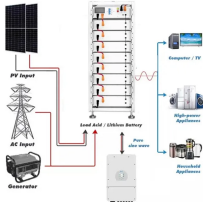

Home > Fiber Optic > Fiber Optic Wall Boxes & Enclosures >Outdoor Wall Mounted Fiber Optic Distribution Box - Grey

Built with robust housings for reliable dustproof and waterproof protection, these distribution boxes ensure dependable performance in demanding industrial ...