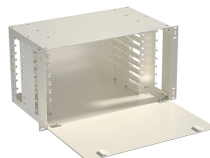

Distribution box for connecting electrical wires

Distribution box for connecting electrical wires

Dividing incoming electrical power from the main supply into subsidiary circuits is the principal purpose of a distribution box. It contains a number of safety mechanisms, including fuses ...

A distribution box, also known as a distribution board, electrical panel, or breaker box, is an enclosure that houses electrical components responsible for distributing electricity throughout a ...

Learn how to connect a distribution box with this easy-to-follow, step-by-step guide. From tools and materials needed to common installation mistakes and solutions, this comprehensive article will ...

Shop for Wire Connection Box at Walmart . Save money. Live better.

A cable distribution box is an electrical device used to collect, distribute, and protect electrical power. It is usually equipped with circuit breakers, fuses, terminal connectors, and other ...

Make a powerful appearance to your living space with the selection of this Champion Power Equipment Inlet Power Distribution Box.

Distribution boxes are used for power distribution, circuit protection and cable management, while junction boxes are only used for wire connection and branching.