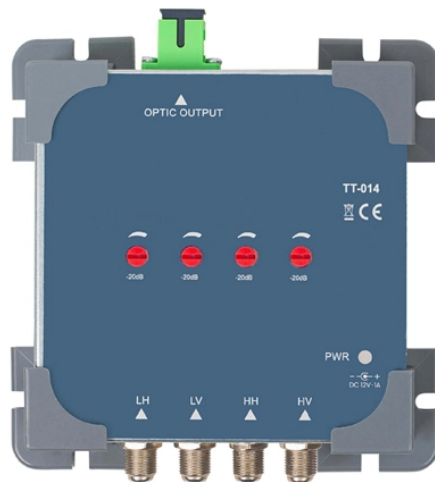

Distribution box and lighting circuit box

Distribution box and lighting circuit box

Circuit breakers housed in the breaker board cut the power to a circuit when an electrical short occurs or when a device on the circuit pulls too much power. We have all the options you need to find breaker ...

A distribution box, also known as a distribution board, electrical panel, or breaker box, is an enclosure that houses electrical components responsible for distributing electricity throughout a ...

Introduction Electrical control panels and distribution boxes are the backbone of modern electrical systems. From powering homes and industrial facilities to supporting medium-voltage ...

Learn what a distribution box is, its types, and how to choose the right one for your project. Includes clear examples and expert tips.

Power distribution box: the main load is power or lighting and power used together, as well as the large capacity distribution box that provides power for lighting load (beyond 63A level, non terminal ...