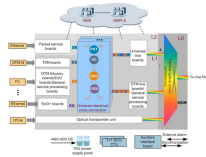

Environmentally friendly, convenient, and naturally fire-resistant, they are ideal for projects that require cabling junction access. Our pull boxes and handholes are available in various sizes and shapes, ...