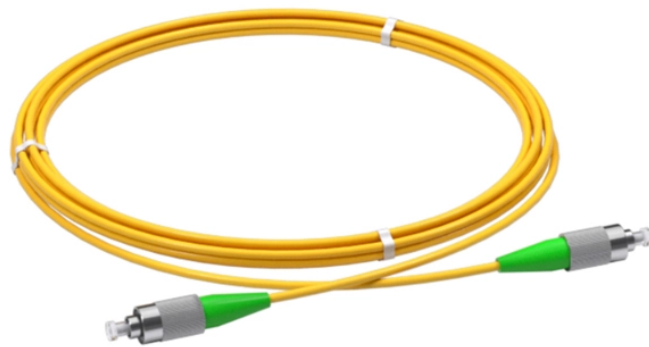

Distribution Box 401 Switch

Overview

Sun Telecom's SUN-PDN-401 series fiber optic pre-connectorized distribution box is used as a distribution point for the feeder cable to connect with the drop cable in the FTTx communication network system. Classic Industries offers a wide selection of Switches & Fuses for your Pontiac Model 401. com Voluntary 30-Day Return Guarantee: You can return many items you have purchased within 30 days following delivery of the item to you. You can find out more about the. PAAS, passive branch, connection of two identical ASi standard flat cables *do not connect / disconnect under voltage! United Rentals' spot coolers and heaters save the day at hundreds of pharmacy locations. Use it in harsh, indoor environments with temperature extremes of -40° to $+75^{\circ}\text{C}$, such as loading docks or monitoring stations. This rugged switch comes in an IP31-rated enclosure that can be DIN-rail. Please refer to product description. Buy LIG401A - BLACK BOX - Switch, 5 Ports, Industrial.

Distribution Box 401 Switch

Sun Telecom's SUN-PDN-401 series fiber optic pre-connectorized distribution box is used as a distribution point for the feeder cable to connect with the drop cable in the FTTx communication ...

Browse power distribution boxes with circuit breaker protection and multiple outlet configurations. Shop durable solutions for construction and emergency use.

Buy LIG401A - BLACK BOX - Switch, 5 Ports, Industrial. Newark Electronics offers fast quotes, same day dispatch, fast delivery, wide inventory, datasheets & technical support.

Product Description Brand: Belden Product Family:
ASi Side 1 Product Sub Family: ASi Item
Description: 0911 ANC 401

This rugged switch comes in an IP31-rated enclosure that can be DIN-rail or wall mounted. The Gigabit Ethernet SFP port gives you networking flexibility and scalability. You can extend your network over ...