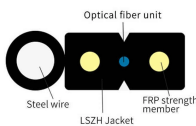

Disassembly diagram of outdoor optical cable junction box

Disassembly diagram of outdoor optical cable junction box

We bring you the hottest homemade porn videos submitted by real couples that love to fuck. Every day new sex tapes with hot chicks are added at xHamster.

Plug the cleaned fibre connector into the Optical port on the ONT, ensuring the raised nodule is facing the wall as the cable is designed to fit only one way. For more information, see page 12 of the manual.