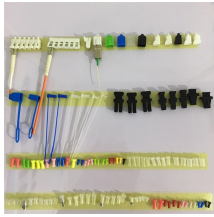

Position cables and Junction box away from areas where they may be at risk from being cut, trapped or damaged. Do not install in overally saturated or fully submerged areas or near electrical cables, ...