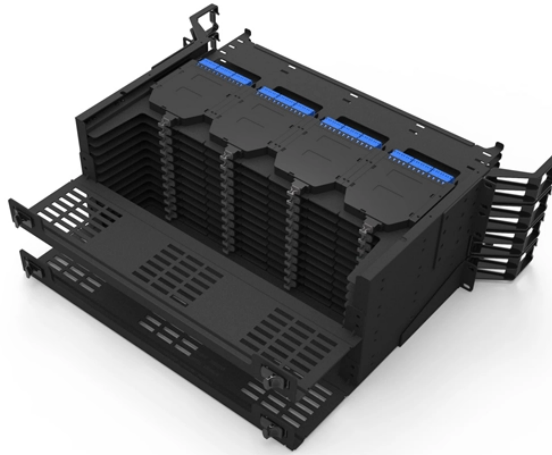

Dimensions of the HL-21G Distribution Box

Dimensions of the HL-21G Distribution Box

	<p>Website Design by JAM Group.</p>
	<p>Create and edit web-based documents, spreadsheets, and presentations. Store documents online and access them from any computer.</p>
	<p>Understand distribution boxes (DB boxes) in 5 minutes. Learn about types, components, functions, and uses. Find the perfect DB box for your needs.</p>
	<p>DC Micro Style Distribution Boxes Four-pin, One Signal per Port Cable Connector Distribution Box Eight-port DC Micro Distribution Box Specifications</p>
	<p>Size 21 Gas Copper Lantern, single gas burner Product Specification Item # HL21G Dimensions Height: 20.50" Width: 8.50" Length: 10.50" Additional product details Vendor Item # HL21G Category Exterior ...</p>

First dash number indicates nominal diameter in 1/32nds. Second dash number indicates maximum grip in 1/16ths. See Finish note for explanation of code letters.

HYLAND 21 Gas With Post Fitter (HL-21G PF3) /4"Gas Line

Our distribution boxes are perfect for industrial environments, catering to automation, robotics, and processing facilities. They provide cost-effective solutions through automated dispensing and ...

Flat pads can be include (2) transformer tie-down clips. SKUs for these products have a "T" added to the end. Example: HL424204-1220T.