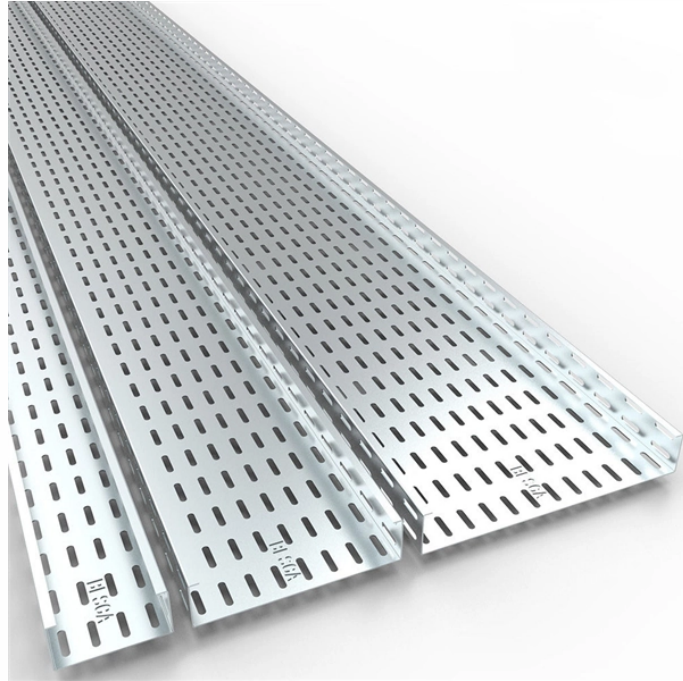

Dimensions of a 10-position household electrical distribution box

Dimensions of a 10-position household electrical distribution box

Electrical enclosure sizes are not universal, but most manufacturers follow common size families. This guide explains typical wall-mount and floor ...

In this article, we will explore the specifications for household distribution boxes and provide guidance on how to install them correctly. Specifications of Household Distribution Boxes

NEC® Reference stallation and use of boxes. The article includes table references that guide the electrician in the selection of the proper box size necessary to safely accommodate ele trical service ...

metal electrical switch box | Electric switch box Model No.: C6-A12TWB Material: Plastic cover + Metal base box MOQ: 500 pcs Payment Terms: T/T View Detail

Date Dates are not always precisely known, but the Art Institute strives to present this information as consistently and legibly as possible. Dates may be represented as a range that spans decades, ...