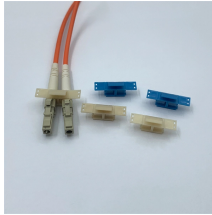

Get free shipping on qualified 10 Spaces Breaker Boxes products or Buy Online Pick Up in Store today in the Electrical Department.