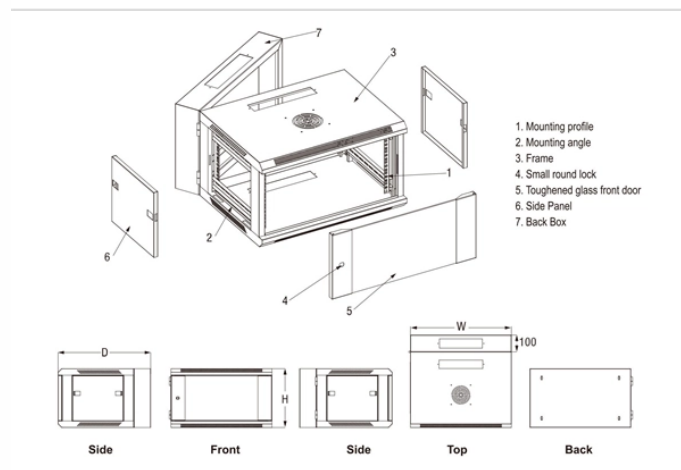

Dimensions of Integrated Containers for Emergency Communication

Overview

Containers cut setup time and create secure, weather-resistant workspaces that stabilize recovery efforts. Compared to tents, these units offer hard-sided security and better pest control. It contains up to five workstations, all equipped with technology and tools tailored to the workers' needs and roles. Additionally, it supports up to four different network levels, all pre-installed and ready. E2S2 is an energy efficient, lightweight, rapidly deployable shelter. Panel strength and durability are the result of SIP construction utilizing closed cell polyurethane foam, polypropylene honeycomb core, and. Our single-container command unit provides a compact yet fully functional workspace equipped with communication systems, power, and climate control. This model is ideal for smaller teams or organizations needing a versatile command post in high-intensity environments. The Marine Corps has integrated Individual Activity Modules (12 work stations) for work surface areas into the base shelter which. Information Assurance – Network Connections – Physical Protection of Classified Network Devices such as Routers, Switches and Hubs (SIPRNet or Other Classified Networks or Systems Being Inspected) Overview Finding ID Version Rule ID IA Controls Severity

The Marine Corps has integrated Individual Activity Modules (12 work stations) for work surface areas into the base shelter which forms the CEEMC Configuration.

Our third generation 56000 Series ISU® Container, also known as the Gen X Container, is the mainstay for military rapid deployment forces. It is adaptable to unique user requirements and can serve ...